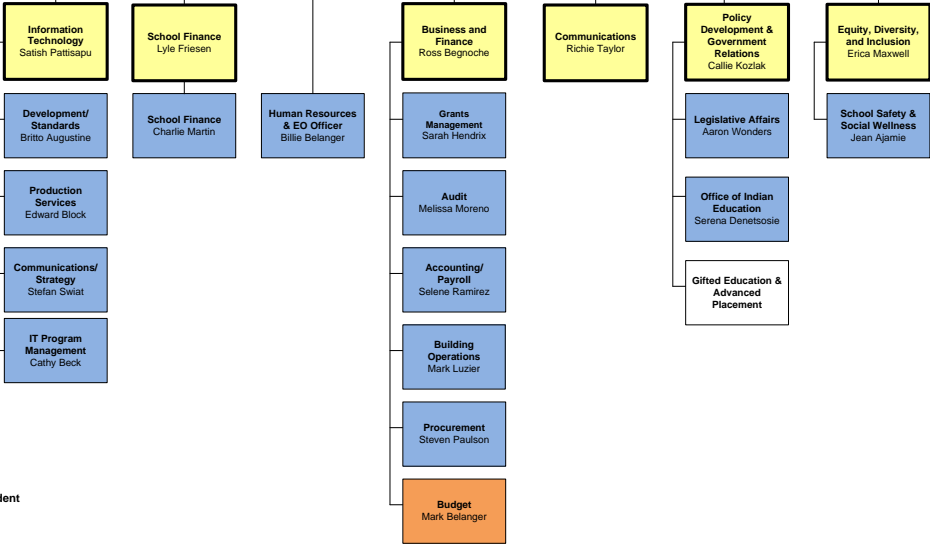

- Associate Superintendent
- Deputy Associate Superintendent
- Director

**Superintendent of Public Instruction
Kathy Hoffman**

Deputy Chief of Staff
Whitney Marsh

Chief of Staff
Kate Wright

Associate Superintendent
 Deputy Associate Superintendent
 Director