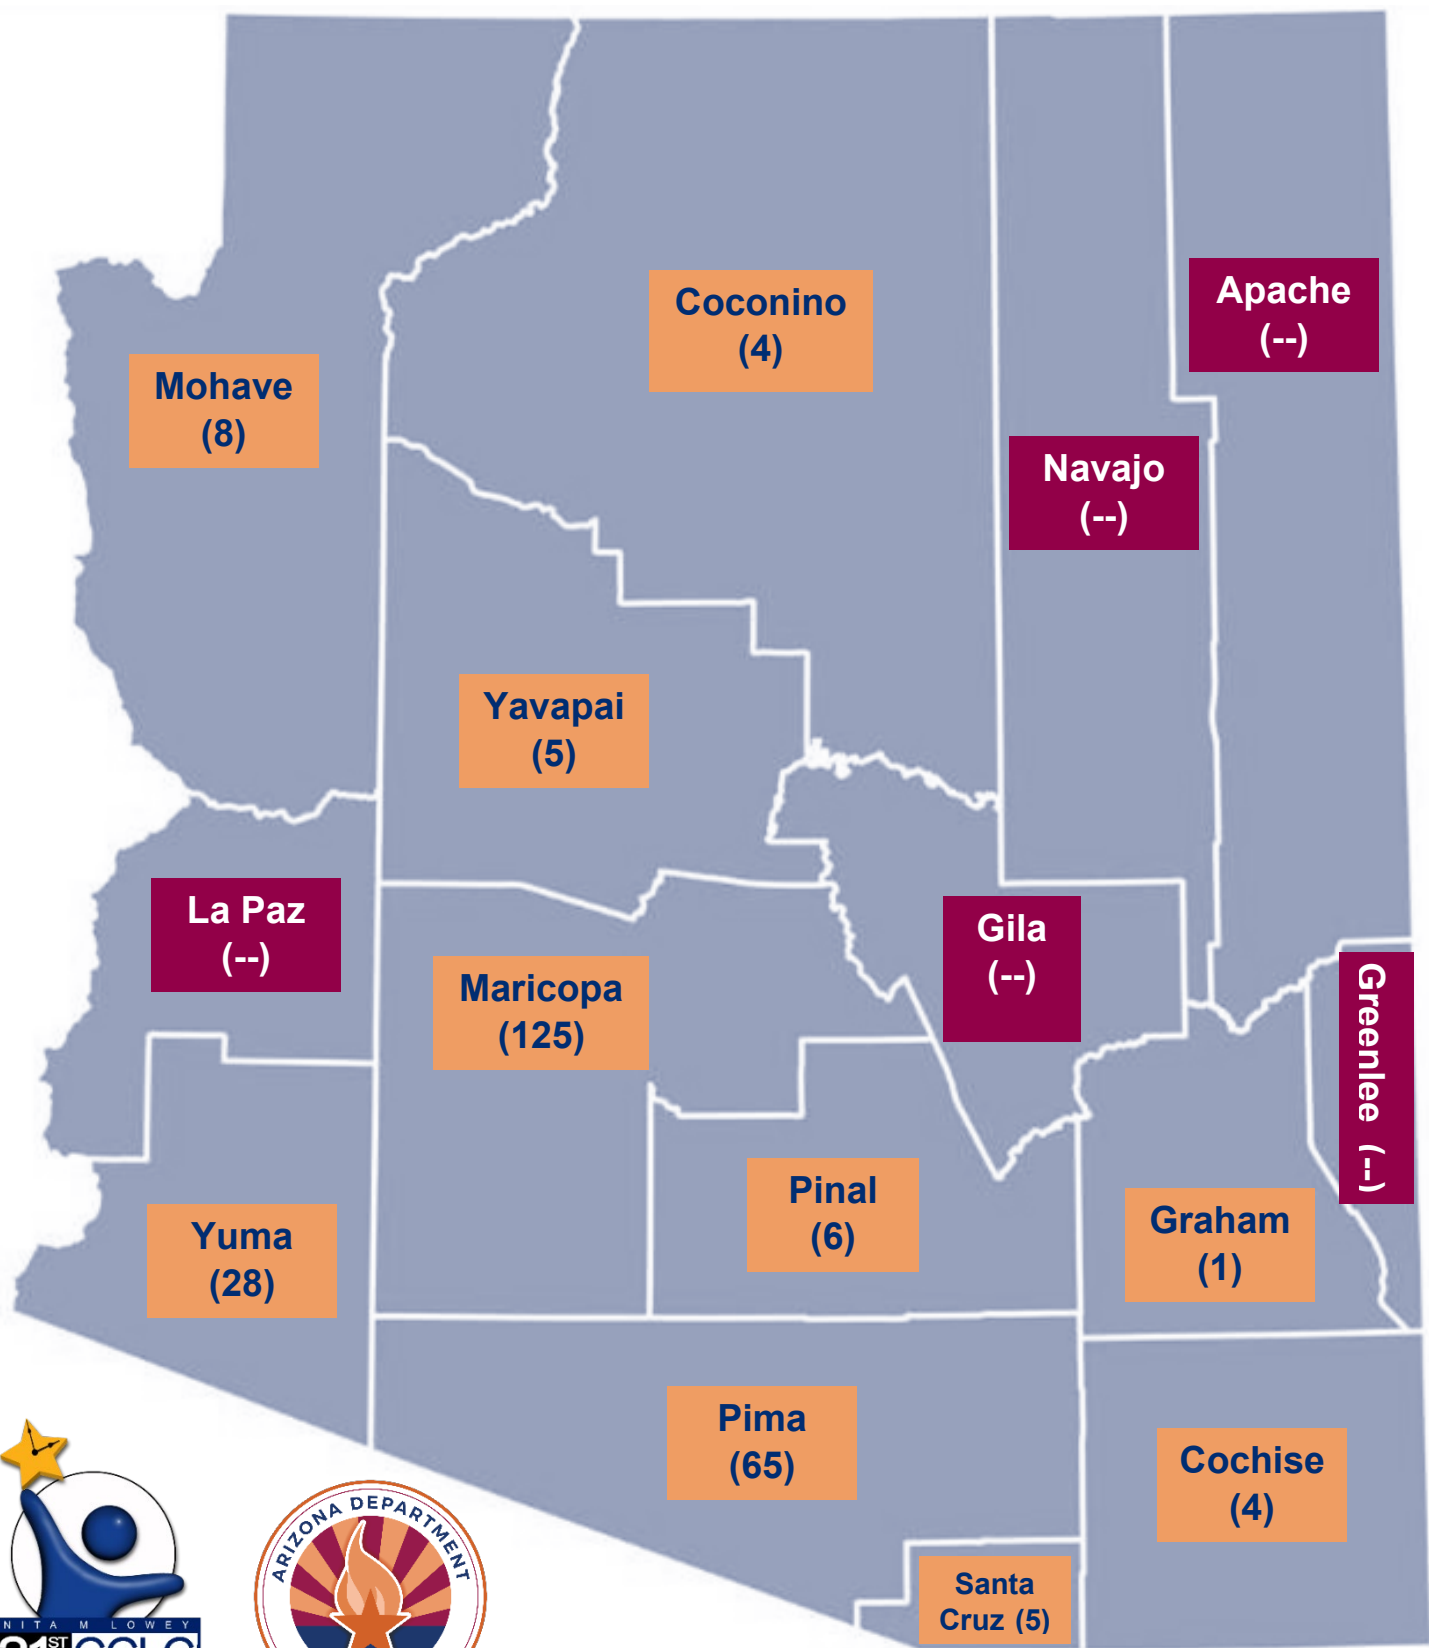

The Nita M. Lowey 21st Century Community Learning Centers Throughout Arizona – Fiscal Year 2024

Total Sites: 251