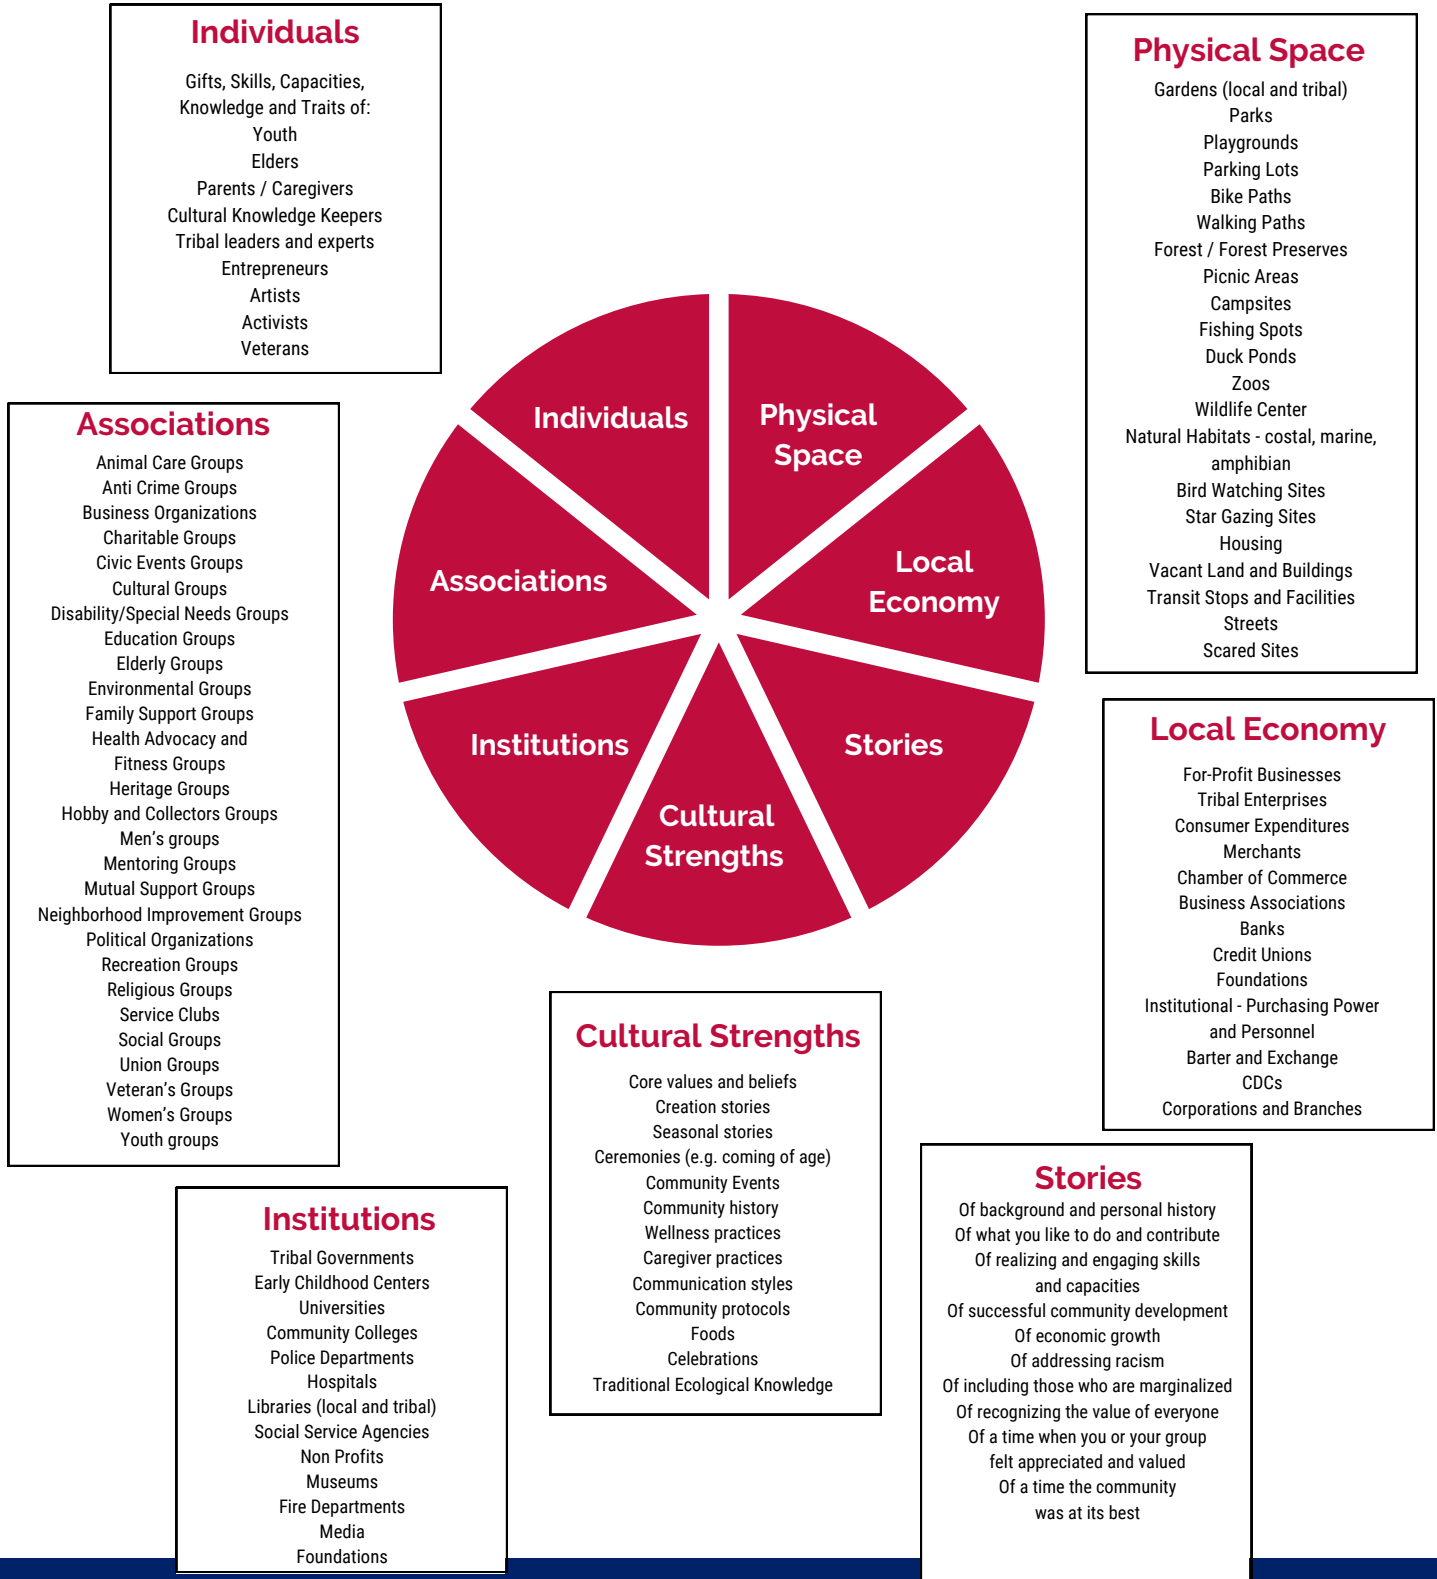

# Sample Community Asset Map

This is a sample community asset map. Use the next page to document the assets of the local community surrounding your school, district, or charter network.

# Your Community Asset Map

Please fill in the types of assets that can be found in the community surrounding your school, district, or charter network. How can these assets strength your current policies, procedures, programs, or practices?