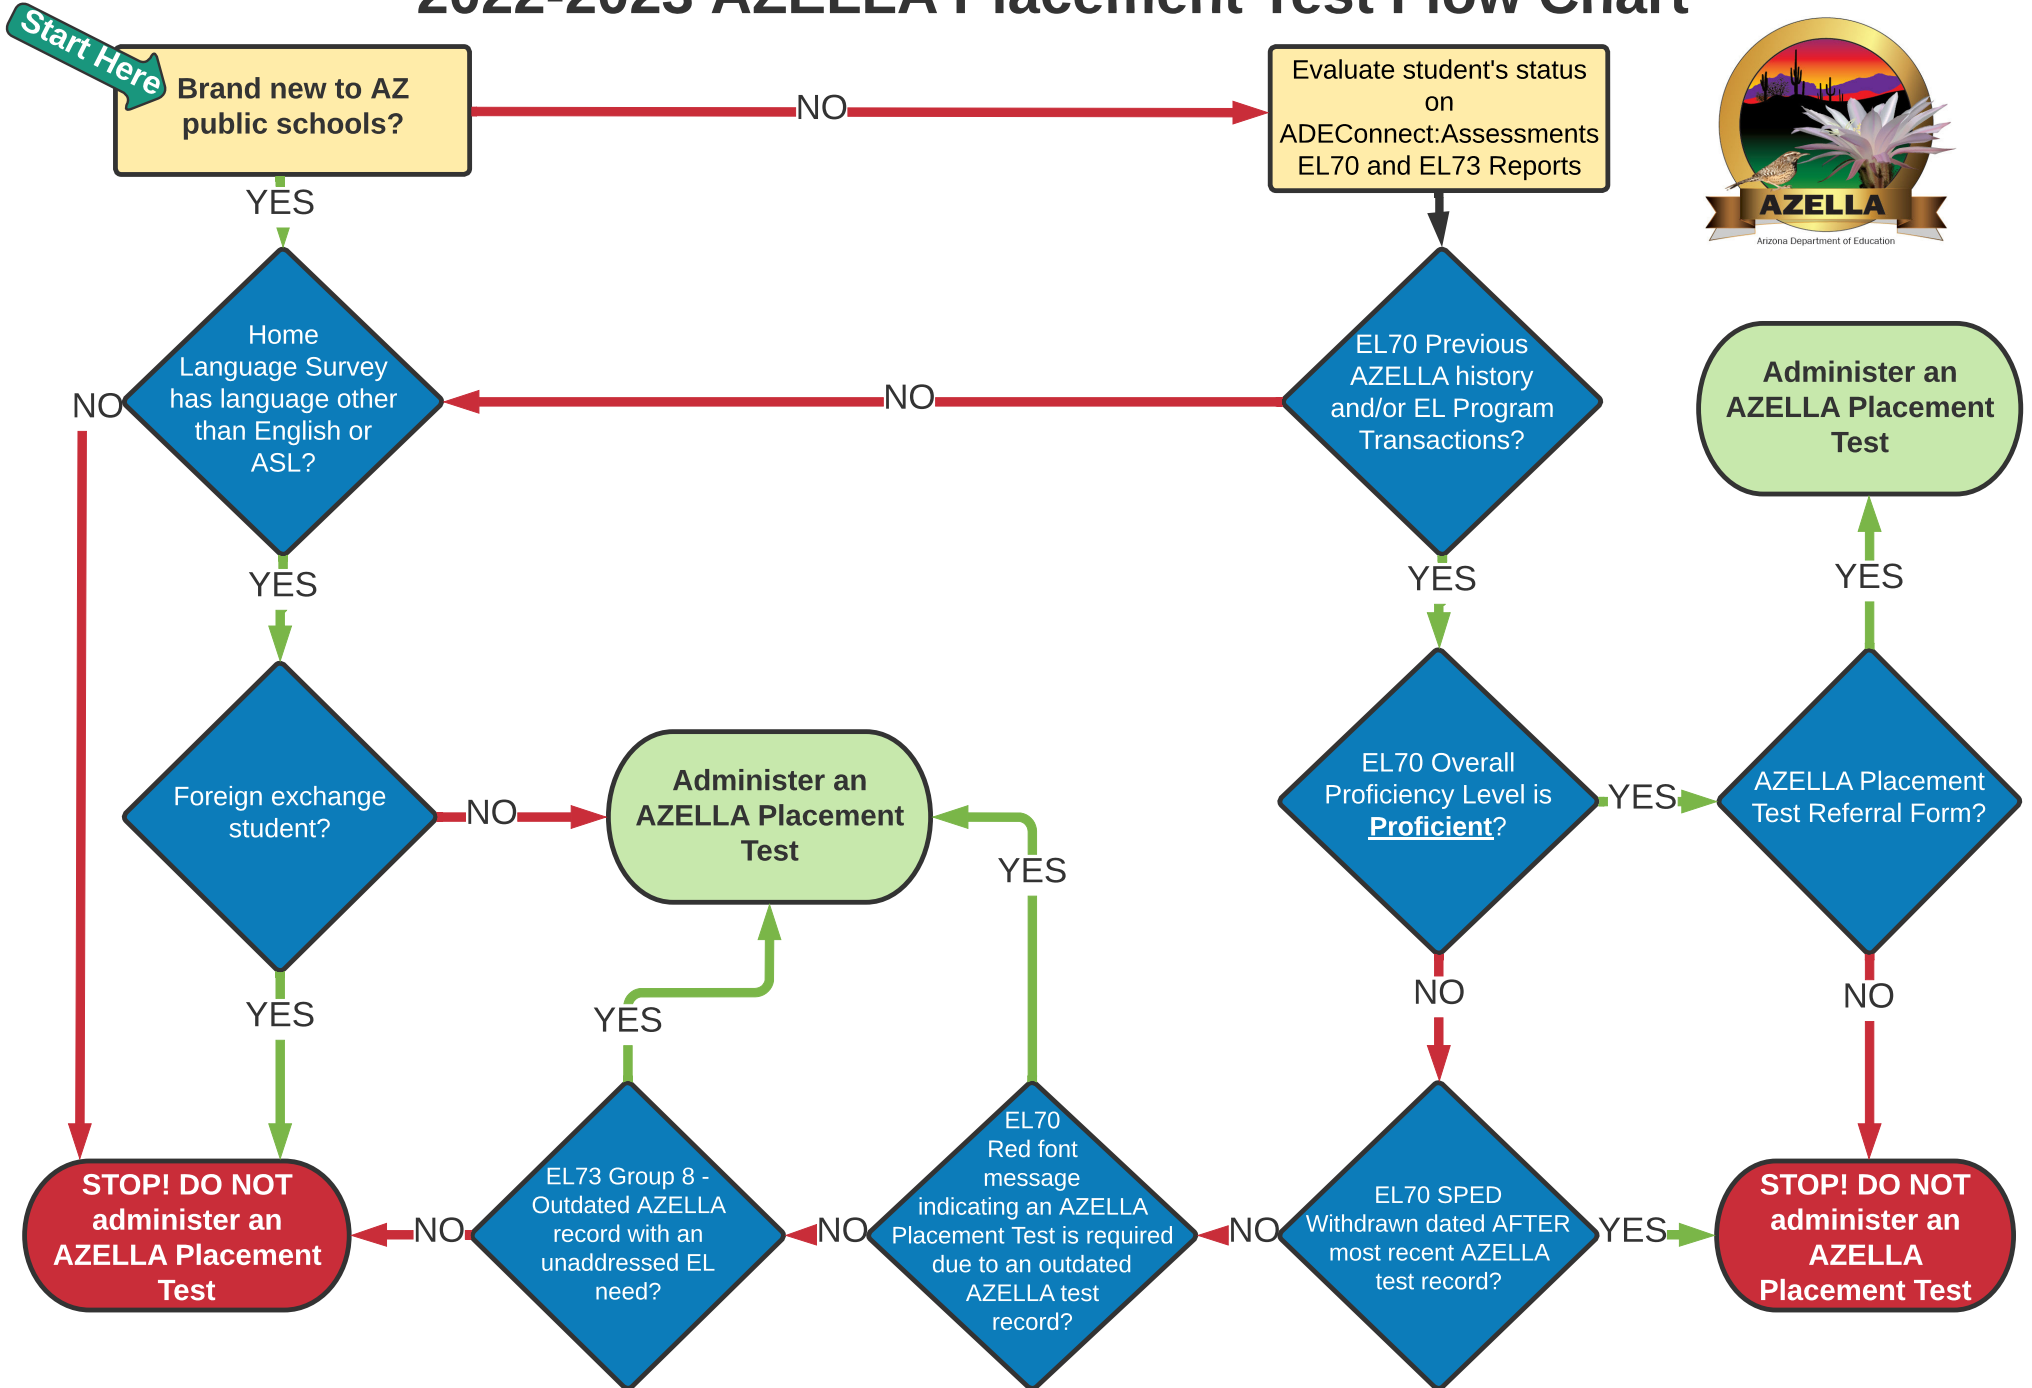

2022-2023 AZELLA Placement Test Flow Chart

Still unsure? Please contact the AZELLA Team (AZELLA@azed.gov) with your question and student's SSID.