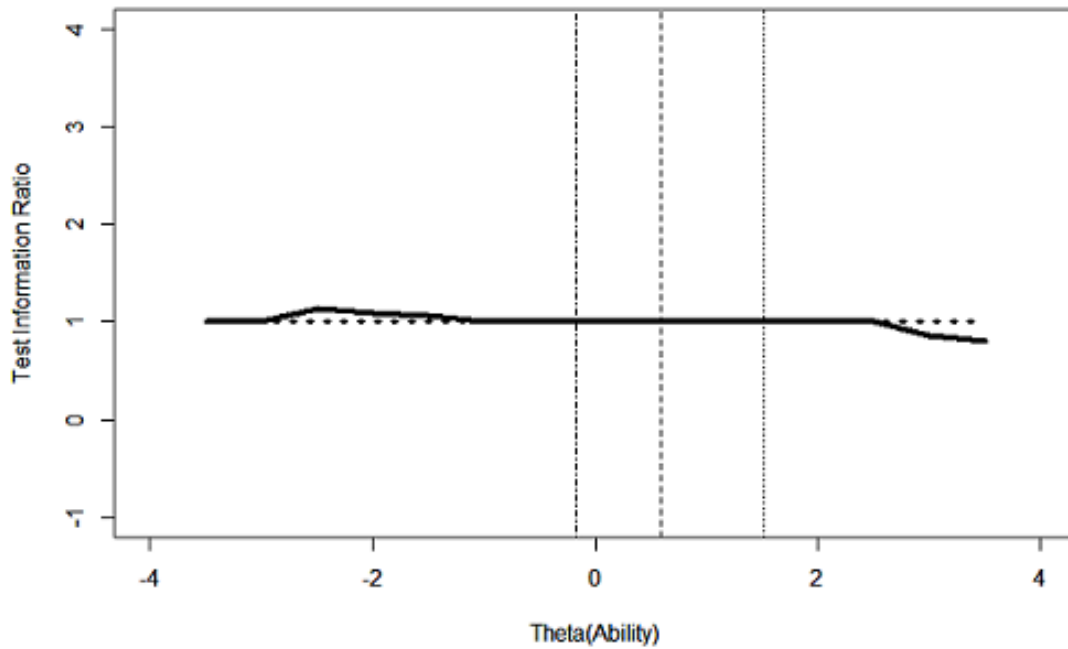

Ratio of Test Information