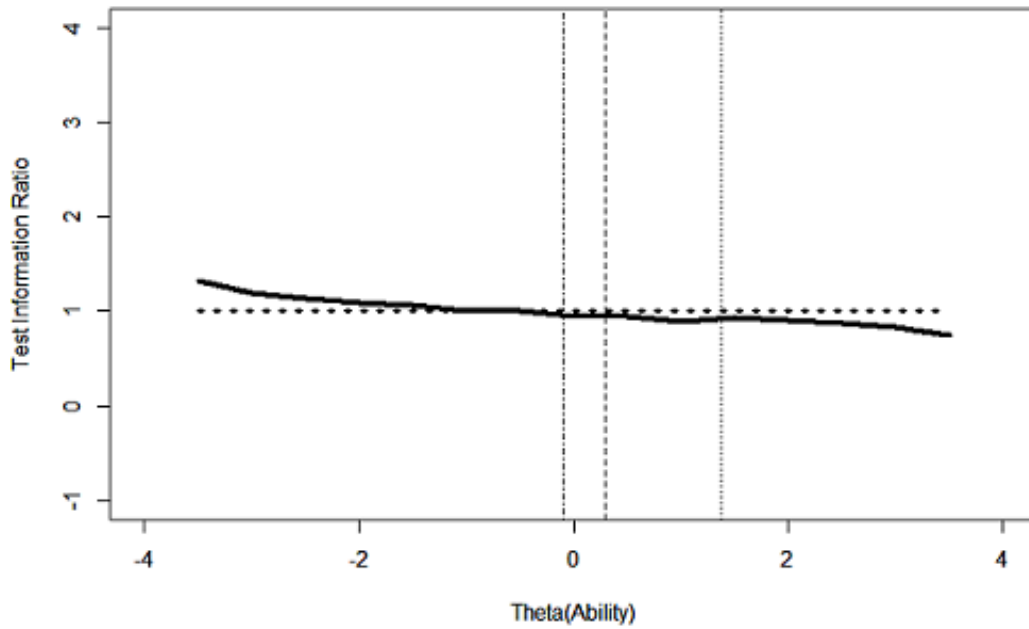

Ratio of Test Information