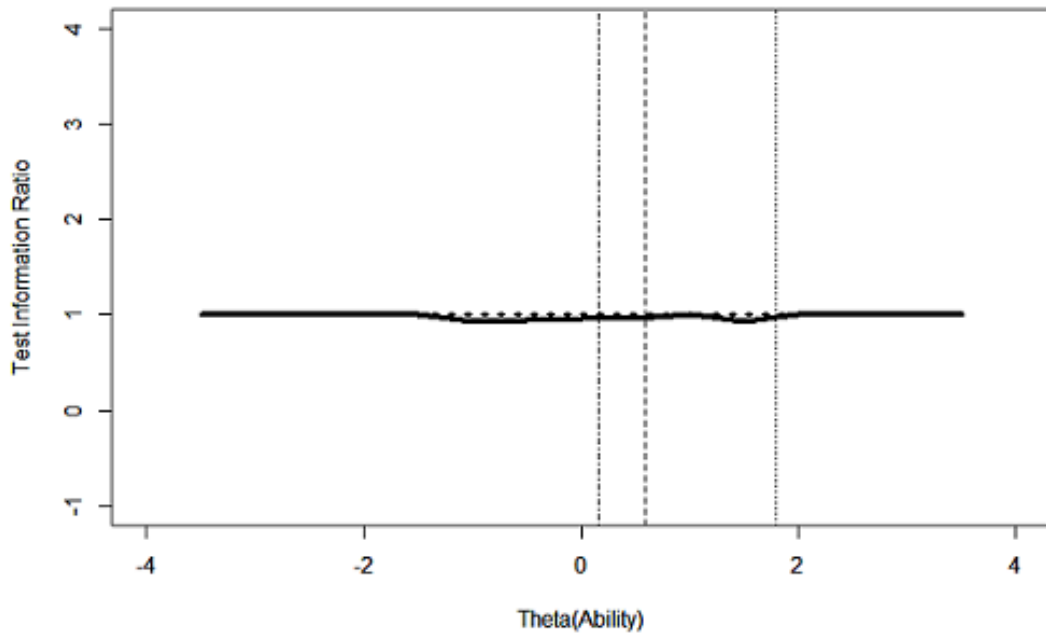

Ratio of Test Information