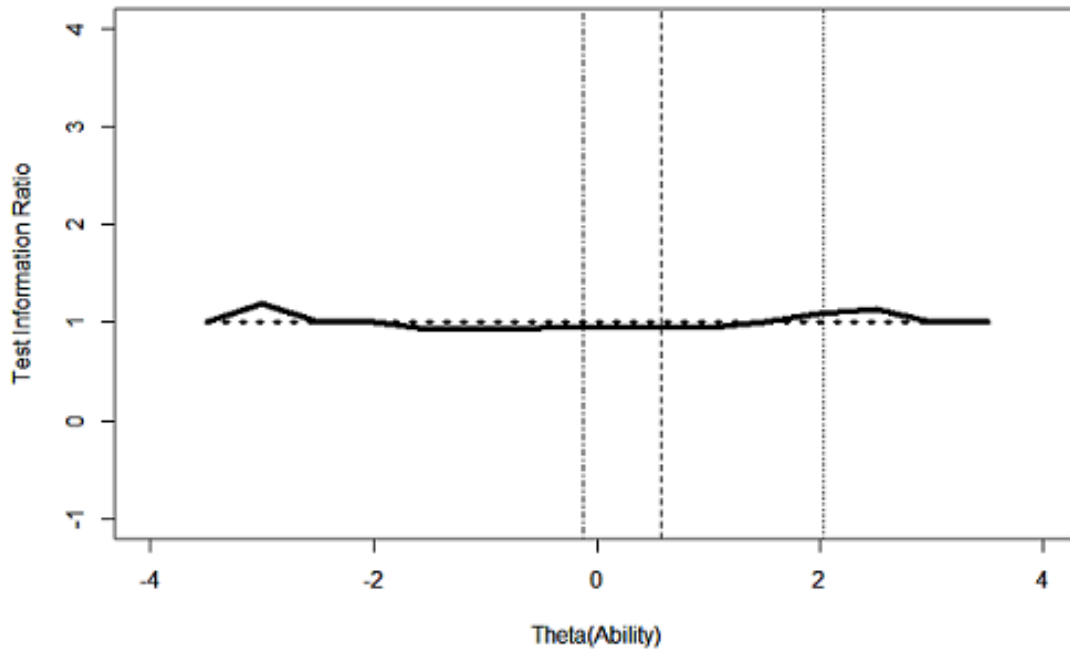

Ratio of Test Information