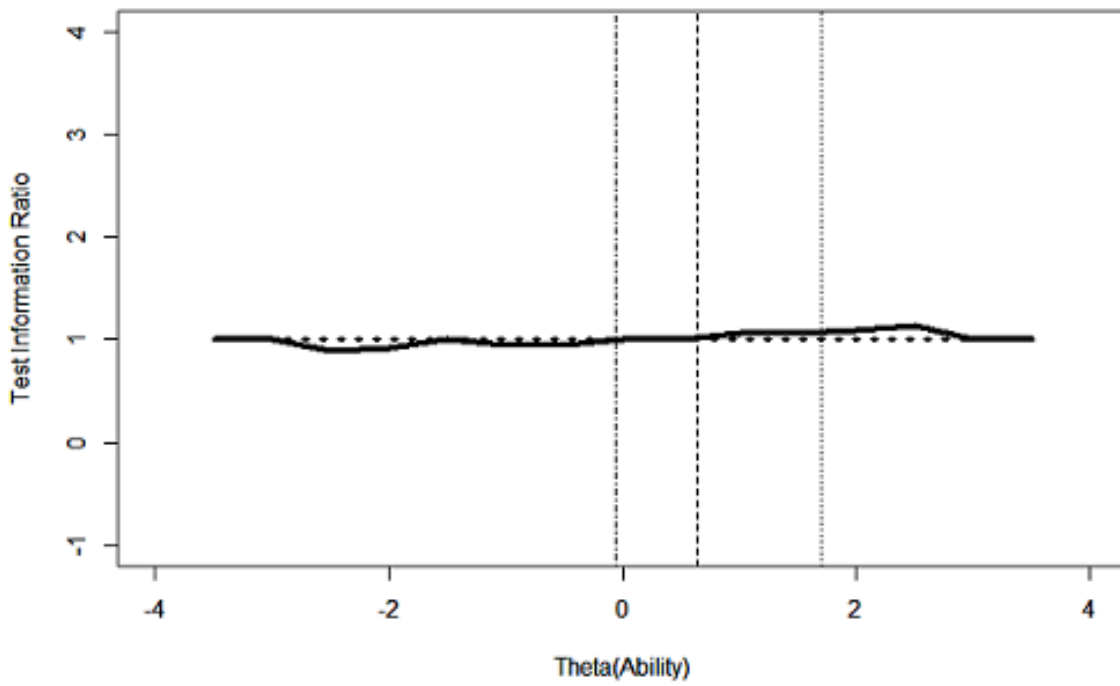

Ratio of Test Information