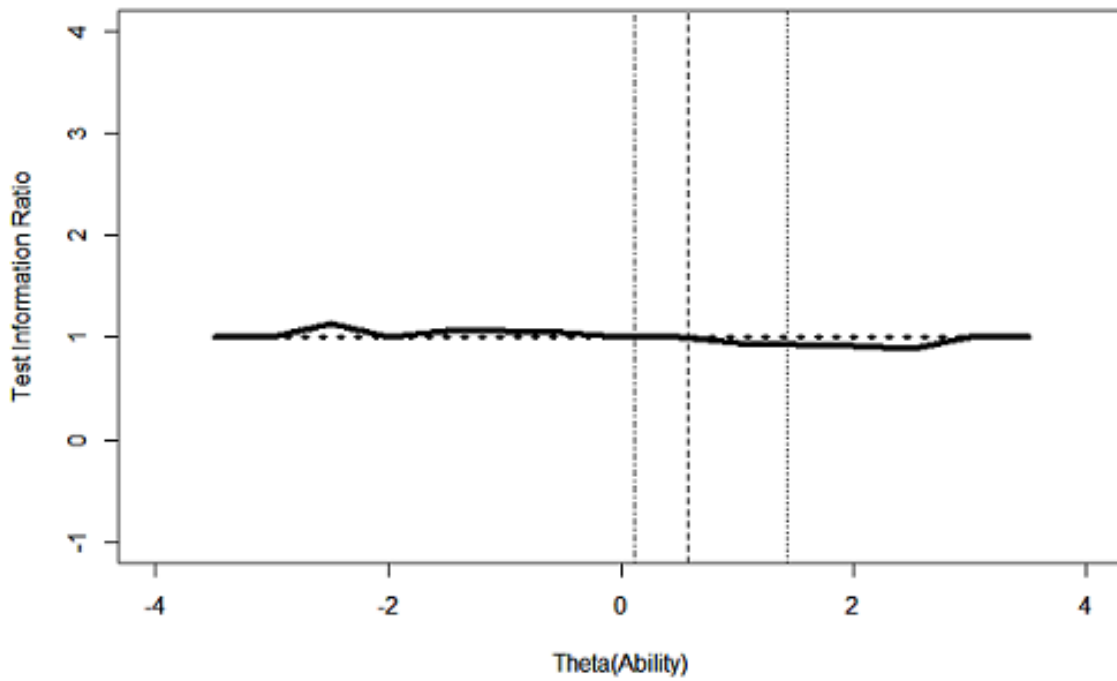

Ratio of Test Information