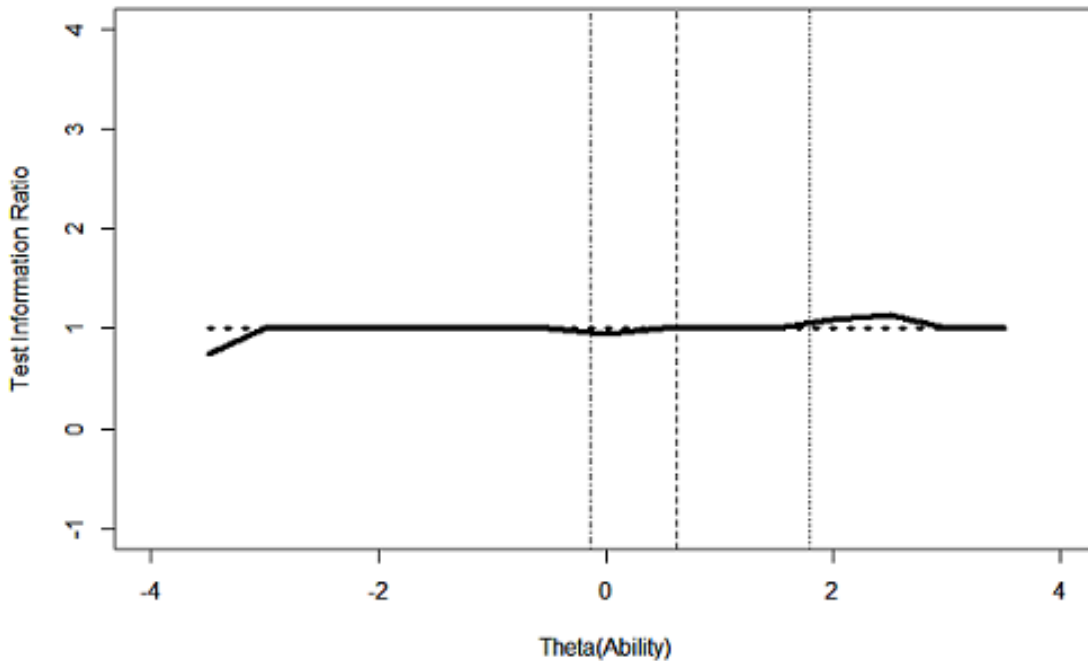

Ratio of Test Information