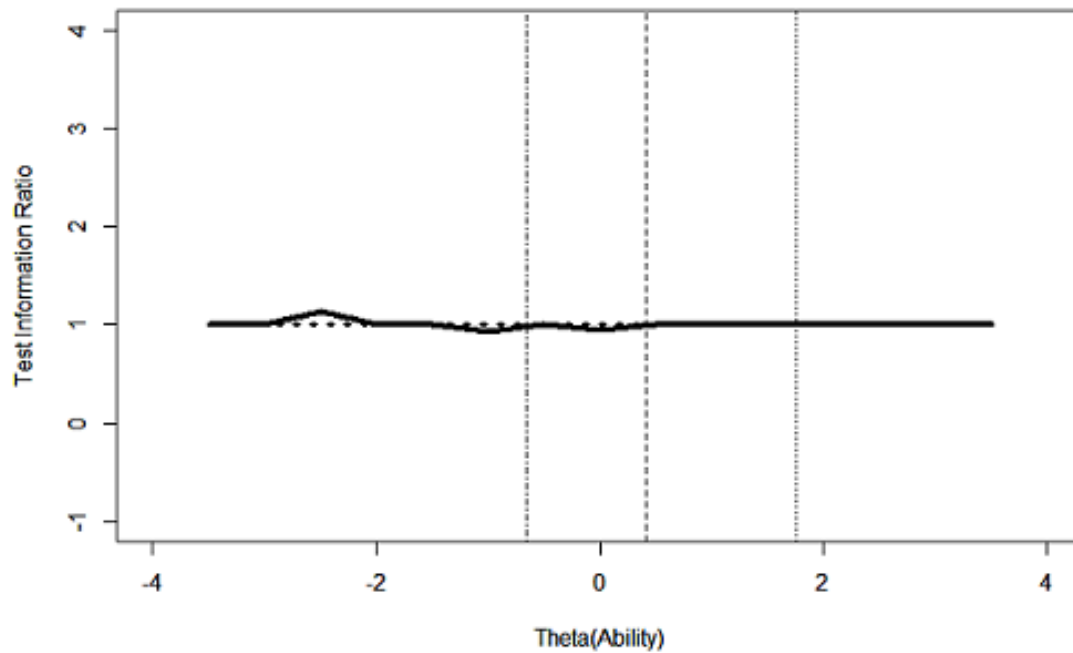

Ratio of Test Information