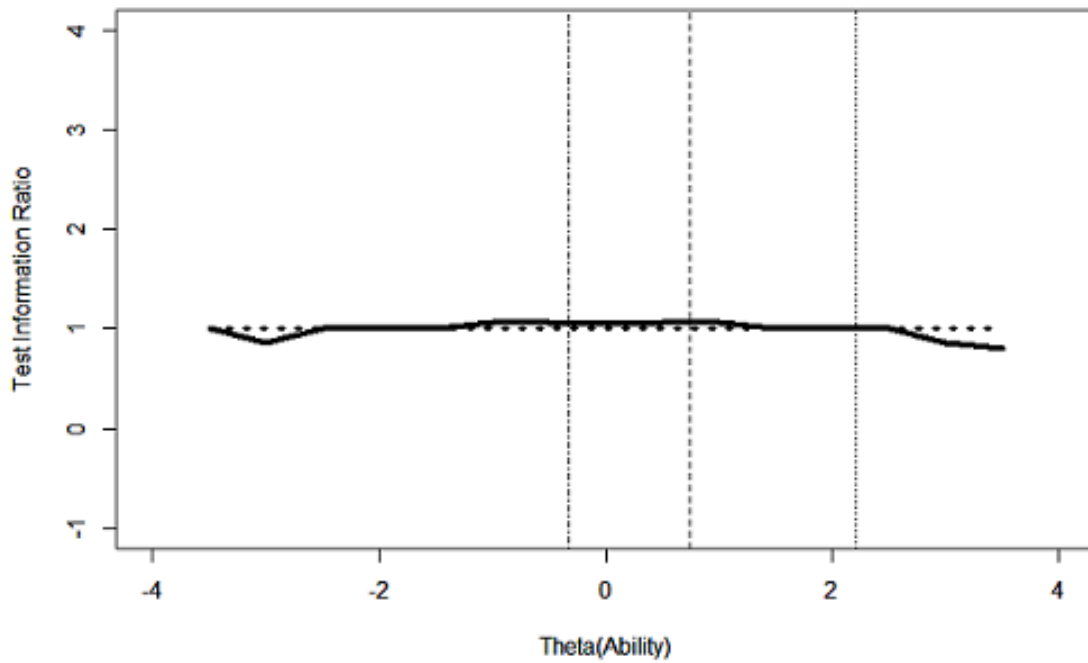

Ratio of Test Information