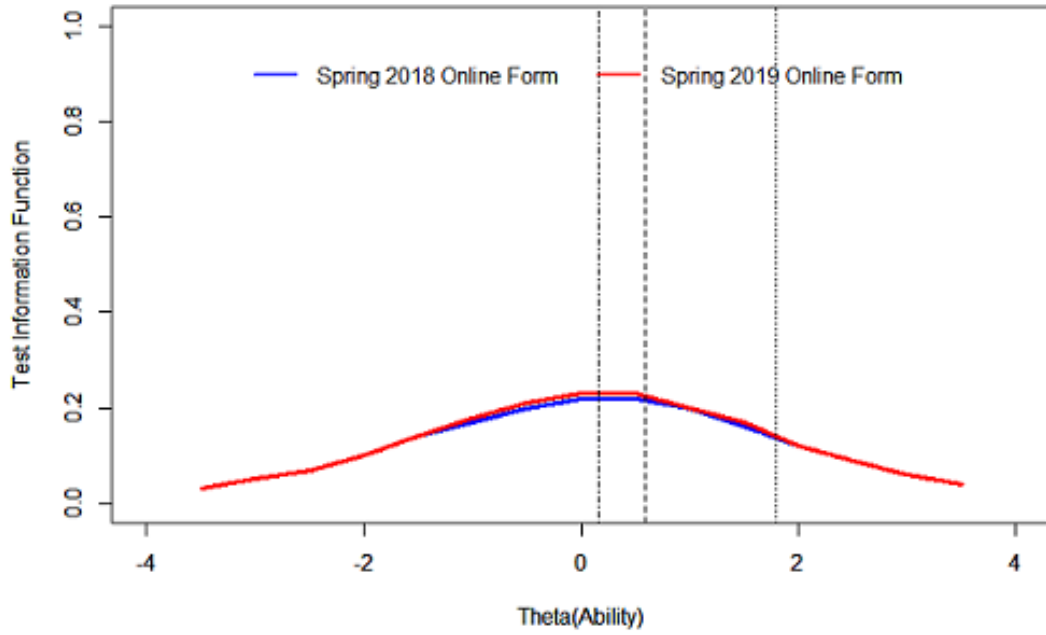

Grade 4 ELA

Ratio of Test Information