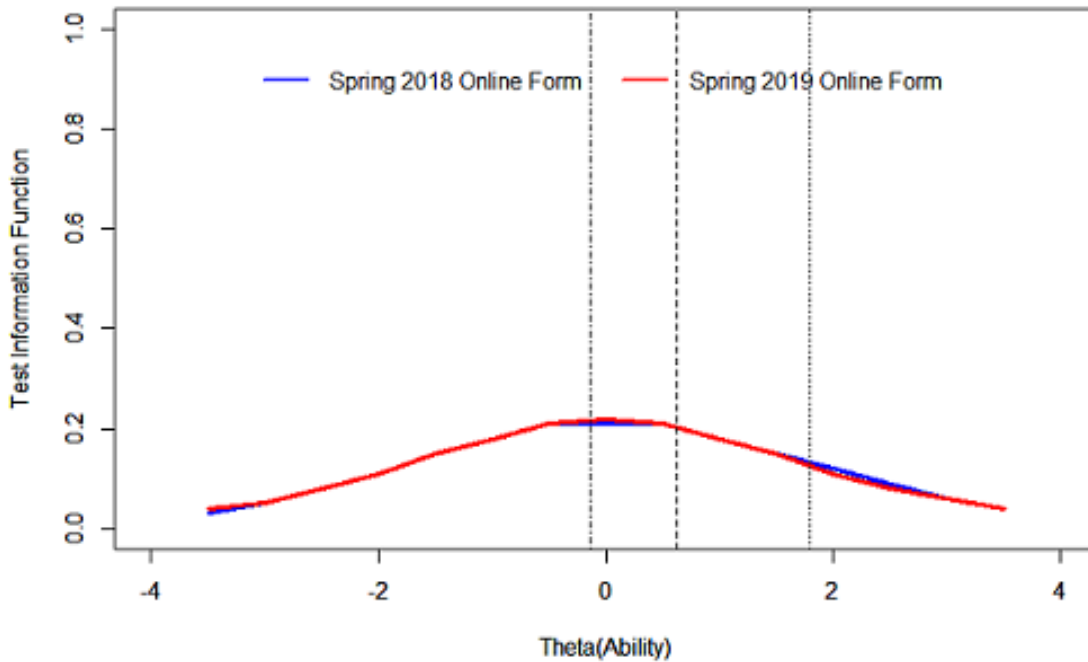

Grade 5 ELA

Ratio of Test Information