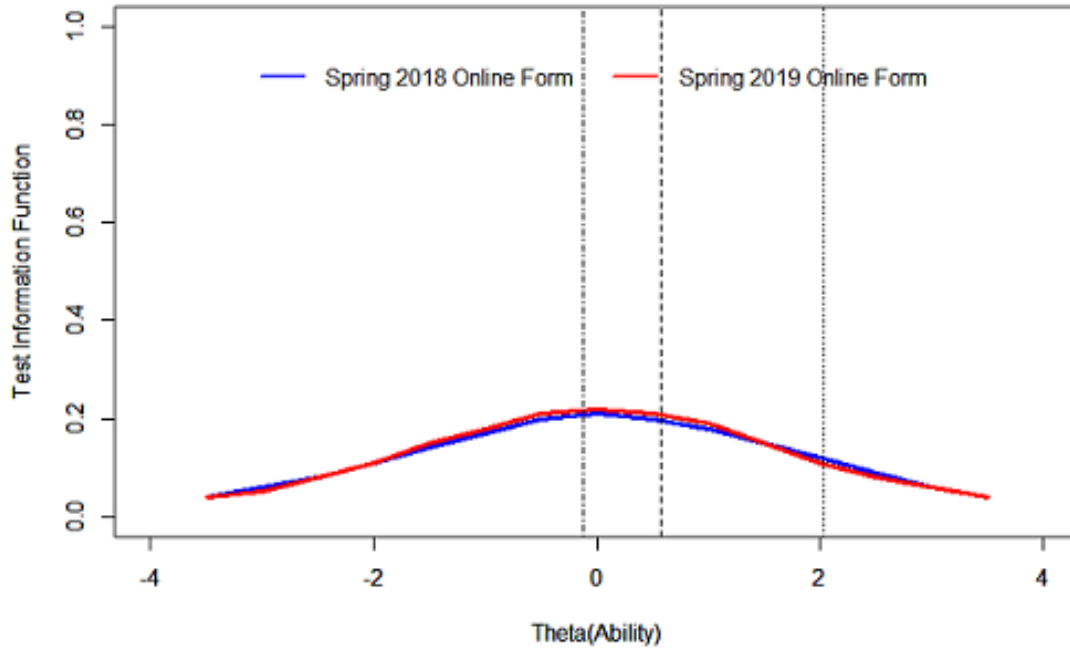

Grade 6 ELA

Ratio of Test Information