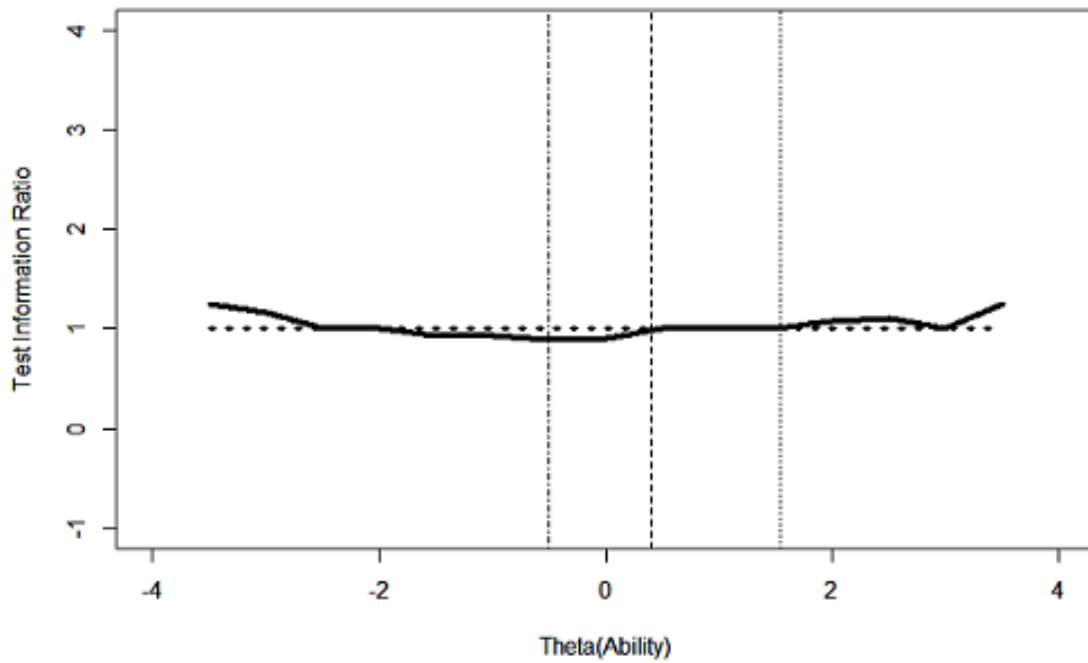

Ratio of Test Information