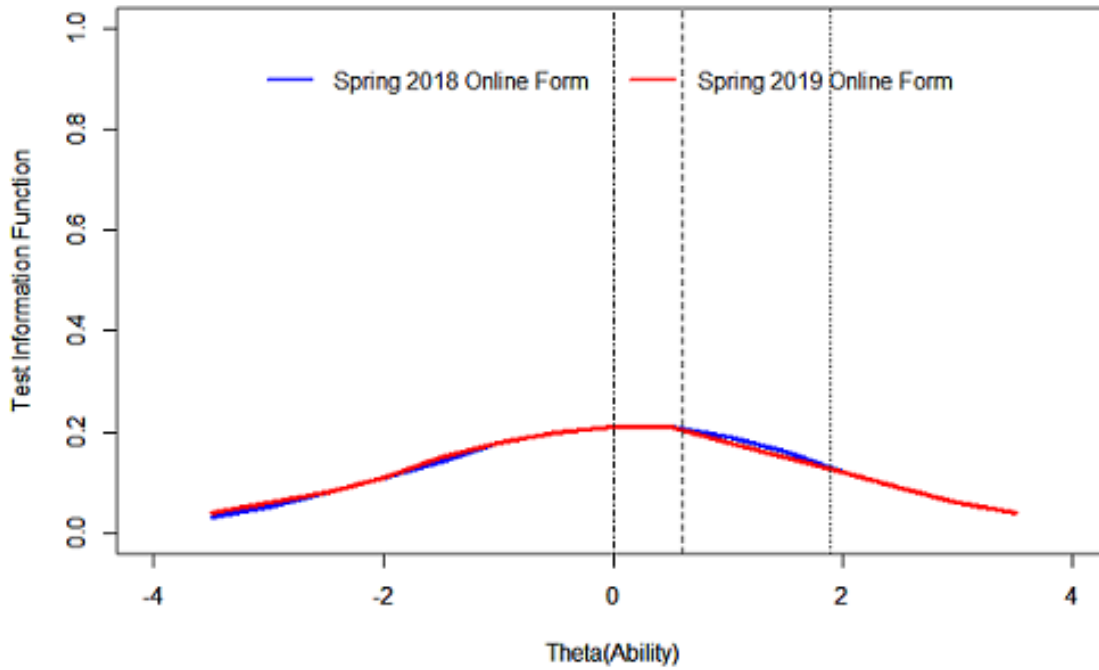

Grade 7 ELA

Ratio of Test Information