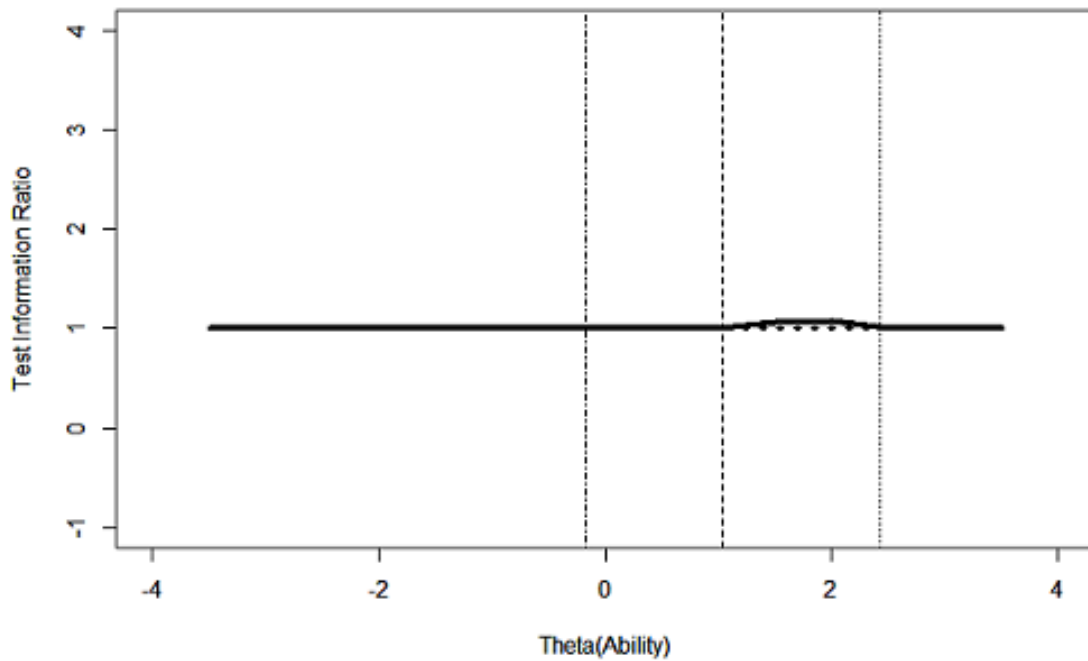

Ratio of Test Information