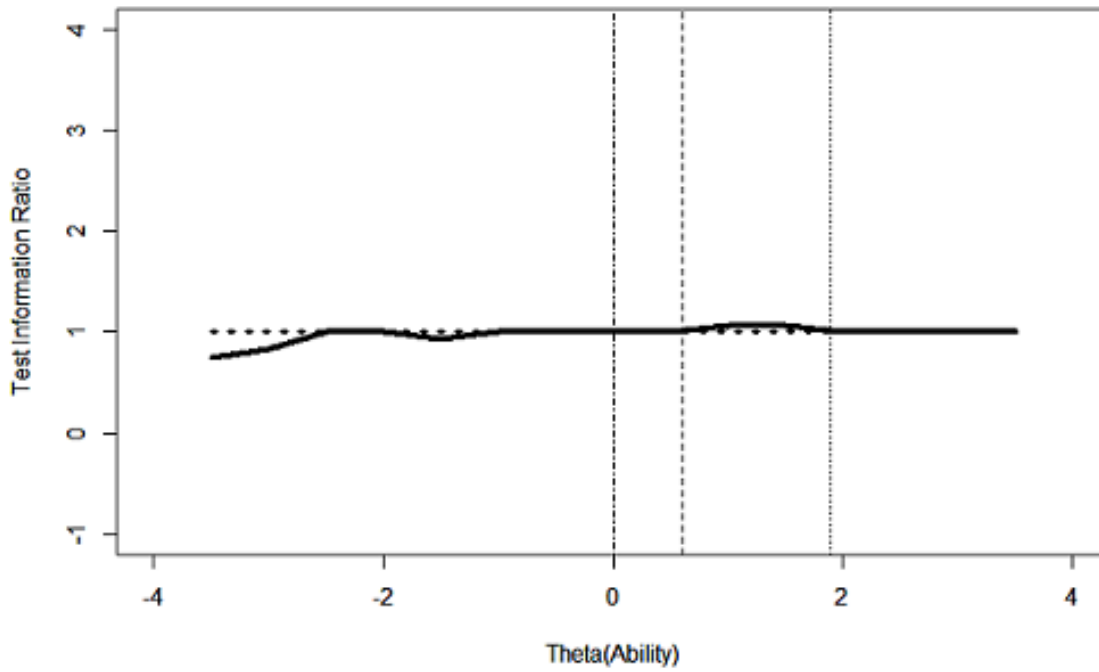

Ratio of Test Information