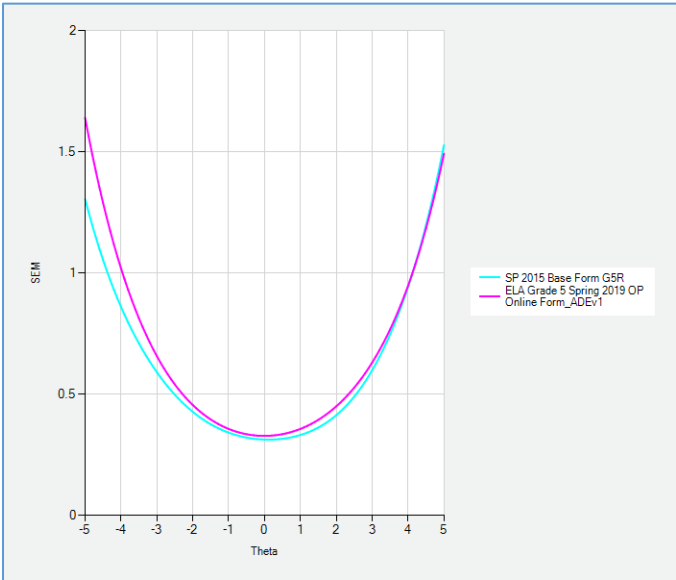

## TCC Differences

Appendix H.2. Test Characteristic Curve Graphs for Grade 4 ELA

Test Characteristic Curves

Standard Errors of Measurement

### TCC Differences

Appendix H.3. Test Characteristic Curve Graphs for Grade 5 ELA

Test Characteristic Curves

Standard Errors of Measurement

### TCC Differences

Appendix H.4. Test Characteristic Curve Graphs for Grade 6 ELA

Test Characteristic Curves

Standard Errors of Measurement