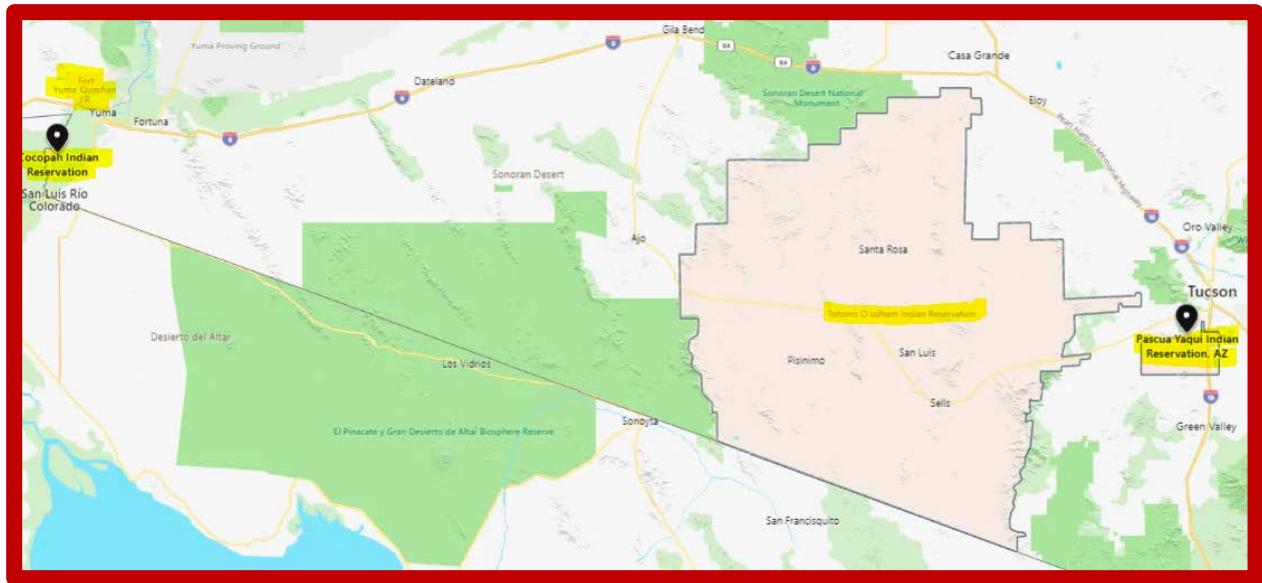

Northern AZ Region

Affected LEAs in Northern Region

Havasupai Tribe

Hopi Tribe

Hualapai Tribe

Kaibab Band of Paiute Indians

Navajo Nation

Pueblo of Zuni

San Juan Southern Paiute

Central AZ Region

Affected LEAs in Central Region

Colorado River Indian Tribes

Ft Mojave Indian Tribe

San Carlos Apache Tribe

Tonto Apache Tribe

White Mountain Apache Tribe

Yavapai-Apache Nation

Yavapai-Prescott Indian Tribe

TRIBAL BOUNDARIES

Phoenix AZ Region

Affected LEAs in Phoenix Region

Ak-Chin Indian Community

Fort McDowell Yavapai Nation

Gila River Indian Community

Salt River Pima-Maricopa Indian Community

TRIBAL BOUNDARIES

Southern AZ Region

Affected LEAs in Southern Region

Cocopah Indian Tribe

Pascua Yaqui Tribe

Quechan Indian Tribe

Tohono O'dham Nation