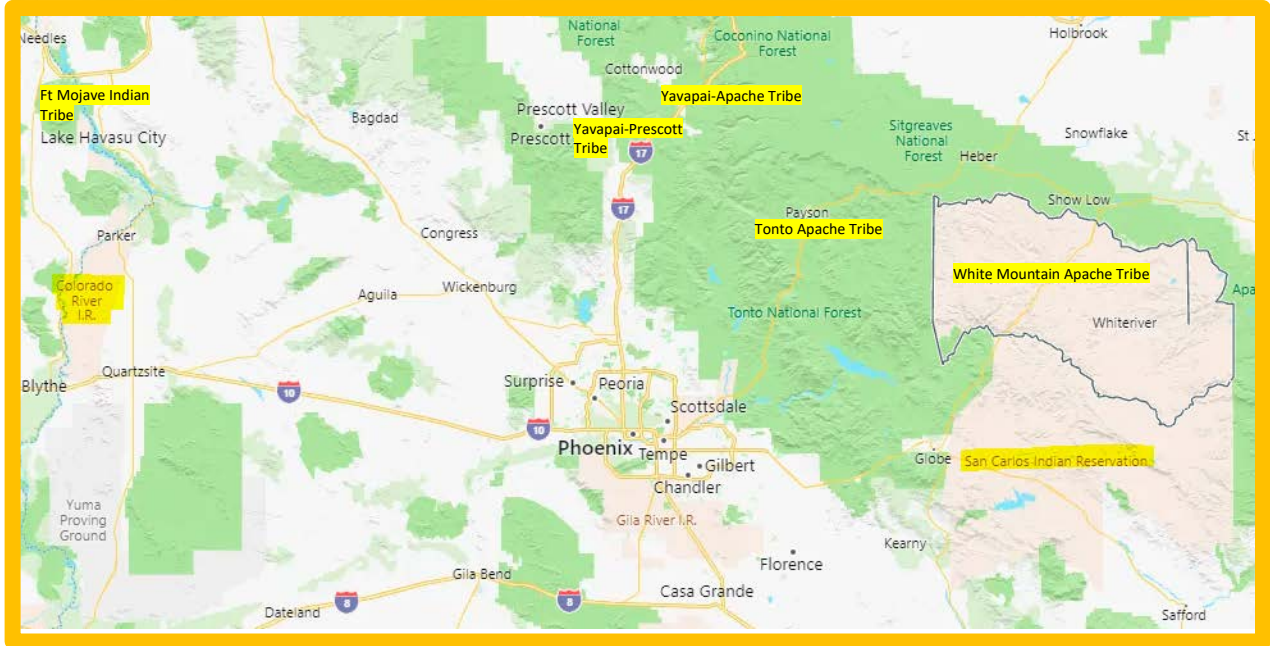

Arizona 22 Tribes

Ak-Chin Indian Community - 42507 W Peters and Nall Rd, Maricopa, AZ 85138	Havasupai Tribe - 10 Main St, Supai, AZ 86435	Pueblo of Zuni - 1203 B State Highway 53, Zuni, NM 87327	Tonto Apache Tribe - #30 Tonto Apache Reservation, Payson, AZ 85541
Cocopah Indian Tribe - 14515 S Veterans Dr, Somerton, AZ 85350	Hopi Tribe -1 Main St, Kykotsmovi, AZ 86039	Quechan Indian Tribe - 350 Picacho Road, Winterhaven, CA	White Mountain Apache Tribe - 201 E Walnut St, Whiteriver, AZ 85941
Colorado River Indian Tribes – 26600 Mohave Road, Parker, AZ 85344	Hualapai Tribe - 941 Hualapai Way, Peach Springs, AZ 86434	Salt River Pima-Maricopa Indian Community - 10005 E Osborn Rd, Scottsdale, AZ 85256	Yavapai-Apache Nation - 2400 W Datsi St, Camp Verde, AZ 86322
Fort McDowell Yavapai Nation - 17661 E Yavapai Rd, Fort McDowell, AZ 85264	Kaibab Band of Paiute Indians - 1 N Pipe Spring Rd, Fredonia, AZ 86022	San Carlos Apache Tribe - US Highway 70 & Moonbase Rd, Peridot, AZ 85542	Yavapai-Prescott Indian Tribe - 530 E Merritt St, Prescott, AZ 86301
Fort Mojave Indian Tribe - 500 Merriman Ave, Needles, CA 92363	Navajo Nation - 2767 Morgan Blvd, Window Rock, AZ 86515	San Juan Southern Paiute - 50. S. Main Street, Tuba City, Arizona 86045	
Gila River Indian Community - 525 W Gu U Ki, Sacaton, AZ 85147	Pascua Yaqui Tribe -7474 S Camino De Oeste, Tucson, AZ 85746	Tohono O'odham Nation - Main St, Sells, AZ 85634	

Northern AZ Region

Affected LEAs in Northern Region

Havasupai Tribe

Hopi Tribe

Hualapai Tribe

Kaibab Band of Paiute Indians

Navajo Nation

Pueblo of Zuni

San Juan Southern Paiute

Central AZ Region

Affected LEAs in Central Region

Colorado River Indian Tribes

Ft Mojave Indian Tribe

San Carlos Apache Tribe

Tonto Apache Tribe

White Mountain Apache Tribe

Salt River Pima-Maricopa Indian Community

TRIBAL BOUNDARIES

Southern AZ Region

Affected LEAs in Southern Region

Cocopah Indian Tribe

Pascua Yaqui Tribe

Quechan Indian Tribe

Tohono O'dham Nation