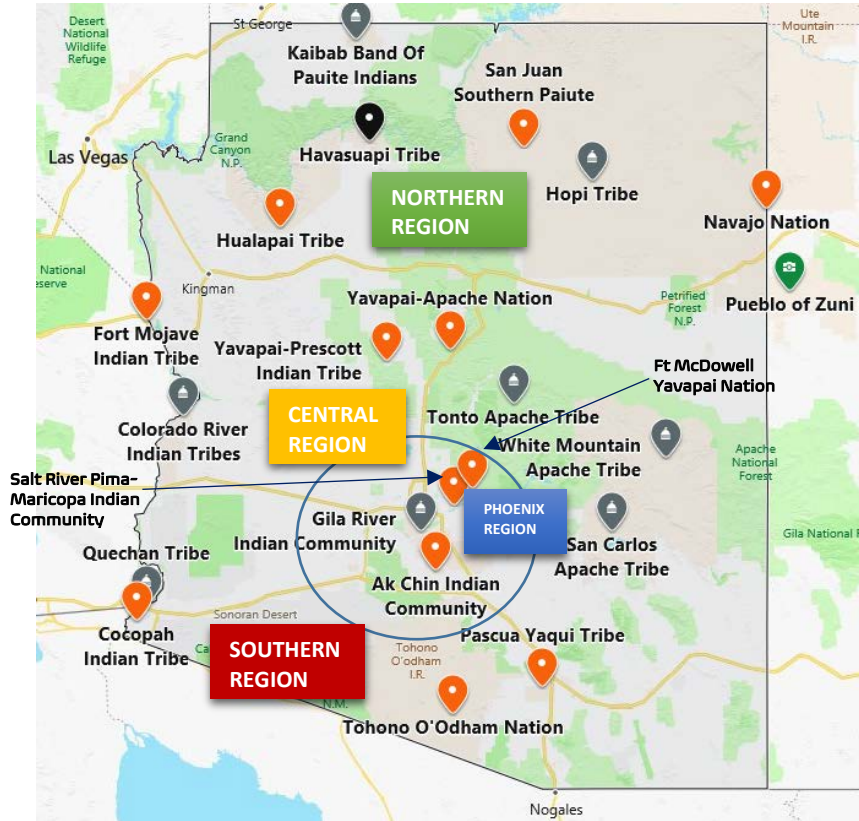

Arizona 22 Tribes

Ak-Chin Indian Community - 42507 W Peters and Nall Rd, Maricopa, AZ 85138	Havasupai Tribe - 10 Main St, Supai, AZ 86435	Pueblo of Zuni - 1203 B State Highway 53, Zuni, NM 87327	Tonto Apache Tribe - #30 Tonto Apache Reservation, Payson, AZ 85541
Cocopah Indian Tribe - 14515 S Veterans Dr, Somerton, AZ 85350	Hopi Tribe -1 Main St, Kykotsmovi, AZ 86039	Quechan Indian Tribe - 350 Picacho Road, Winterhaven, CA	White Mountain Apache Tribe - 201 E Walnut St, Whiteriver, AZ 85941
Colorado River Indian Tribes – 26600 Mohave Road, Parker, AZ 85344	Hualapai Tribe - 941 Hualapai Way, Peach Springs, AZ 86434	Salt River Pima-Maricopa Indian Community - 10005 E Osborn Rd, Scottsdale, AZ 85256	Yavapai-Apache Nation - 2400 W Datsi St, Camp Verde, AZ 86322
Fort McDowell Yavapai Nation - 17661 E Yavapai Rd, Fort McDowell, AZ 85264	Kaibab Band of Paiute Indians - 1 N Pipe Spring Rd, Fredonia, AZ 86022	San Carlos Apache Tribe - US Highway 70 & Moonbase Rd, Peridot, AZ 85542	Yavapai-Prescott Indian Tribe - 530 E Merritt St, Prescott, AZ 86301
Fort Mojave Indian Tribe - 500 Merriman Ave, Needles, CA 92363	Navajo Nation - 2767 Morgan Blvd, Window Rock, AZ 86515	San Juan Southern Paiute - 50. S. Main Street, Tuba City, Arizona 86045	
Gila River Indian Community - 525 W Gu U Ki, Sacaton, AZ 85147	Pascua Yaqui Tribe -7474 S Camino De Oeste, Tucson, AZ 85746	Tohono O'odham Nation - Main St, Sells, AZ 85634	

Northern AZ Region

Affected LEAs in Northern Region

Havasupai Tribe

Hopi Tribe

Hualapai Tribe

Kaibab Band of Paiute Indians

Navajo Nation

Pueblo of Zuni

Yavapai-Apache Nation

Yavapai-Prescott Indian Tribe

TRIBAL BOUNDARIES

Phoenix AZ Region

Affected LEAs in Phoenix Region

Ak-Chin Indian Community

Fort McDowell Yavapai Nation

Gila River Indian Community

Salt River Pima-Maricopa Indian Community

TRIBAL BOUNDARIES

Southern AZ Region

Affected LEAs in Southern Region

Cocopah Indian Tribe

Pascua Yaqui Tribe

Quechan Indian Tribe

Tohono O'dham Nation