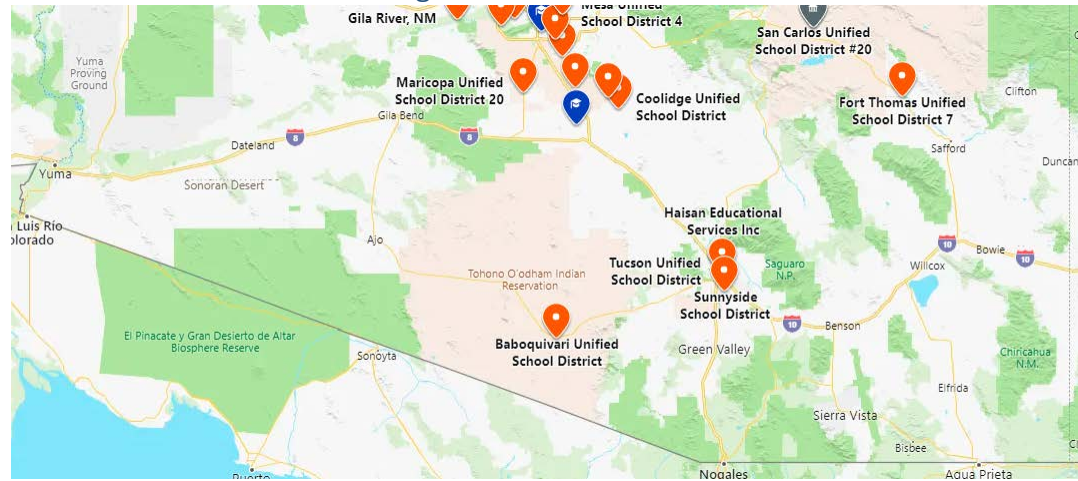

Arizona 22 Tribes

Ak-Chin Indian Community - 42507 W Peters and Nall Rd, Maricopa, AZ 85138	Havasupai Tribe - 10 Main St, Supai, AZ 86435	Pueblo of Zuni - 1203 B State Highway 53, Zuni, NM 87327	Tonto Apache Tribe - #30 Tonto Apache Reservation, Payson, AZ 85541
Cocopah Indian Tribe - 14515 S Veterans Dr, Somerton, AZ 85350	Hopi Tribe -1 Main St, Kykotsmovi, AZ 86039	Quechan Indian Tribe - 350 Picacho Road, Winterhaven, CA	White Mountain Apache Tribe - 201 E Walnut St, Whiteriver, AZ 85941
Colorado River Indian Tribes – 26600 Mohave Road, Parker, AZ 85344	Hualapai Tribe - 941 Hualapai Way, Peach Springs, AZ 86434	Salt River Pima-Maricopa Indian Community - 10005 E Osborn Rd, Scottsdale, AZ 85256	Yavapai-Apache Nation - 2400 W Datsi St, Camp Verde, AZ 86322
Fort McDowell Yavapai Nation - 17661 E Yavapai Rd, Fort McDowell, AZ 85264	Kaibab Band of Paiute Indians - 1 N Pipe Spring Rd, Fredonia, AZ 86022	San Carlos Apache Tribe - US Highway 70 & Moonbase Rd, Peridot, AZ 85542	Yavapai-Prescott Indian Tribe - 530 E Merritt St, Prescott, AZ 86301
Fort Mojave Indian Tribe - 500 Merriman Ave, Needles, CA 92363	Navajo Nation - 2767 Morgan Blvd, Window Rock, AZ 86515	San Juan Southern Paiute - 50. S. Main Street, Tuba City, Arizona 86045	
Gila River Indian Community - 525 W Gu U Ki, Sacaton, AZ 85147	Pascua Yaqui Tribe -7474 S Camino De Oeste, Tucson, AZ 85746	Tohono O'odham Nation - Main St, Sells, AZ 85634	

Yavapai-Apache Nation

Yavapai-Prescott Indian Tribe

TRIBAL BOUNDARIES

Phoenix AZ Region

Affected LEAs in Phoenix Region

Ak-Chin Indian Community

Fort McDowell Yavapai Nation

Gila River Indian Community

Salt River Pima-Maricopa Indian Community

TRIBAL BOUNDARIES

Southern AZ Region

Affected LEAs in Southern Region

Cocopah Indian Tribe

Pascua Yaqui Tribe

Quechan Indian Tribe

Tohono O'dham Nation