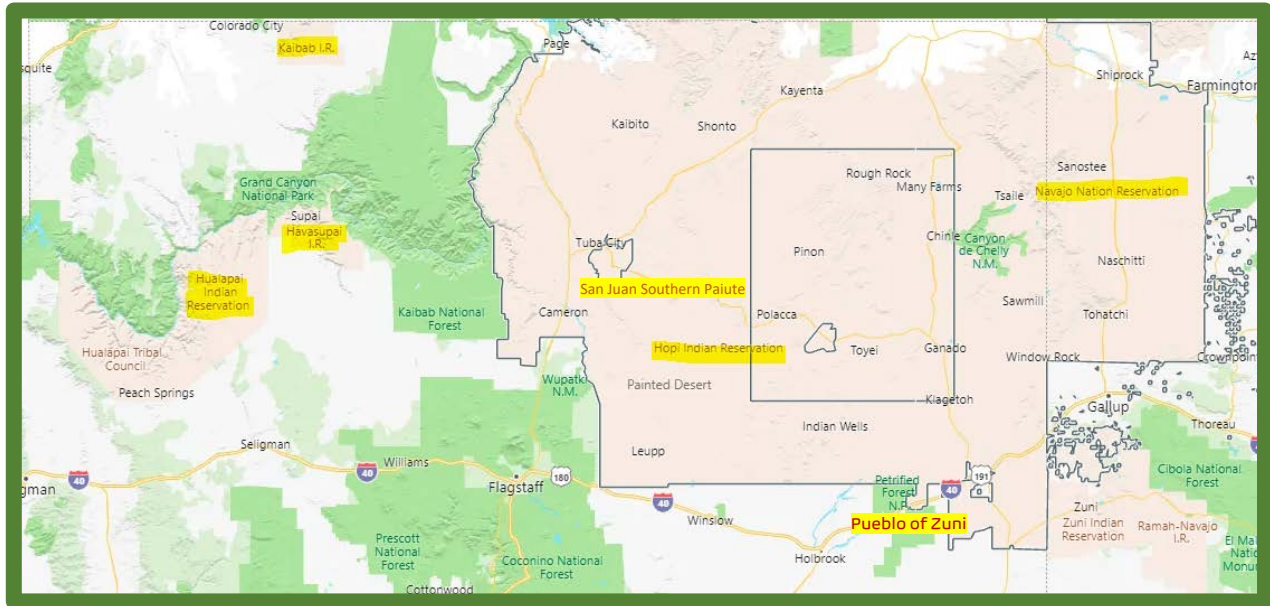

Northern AZ Region